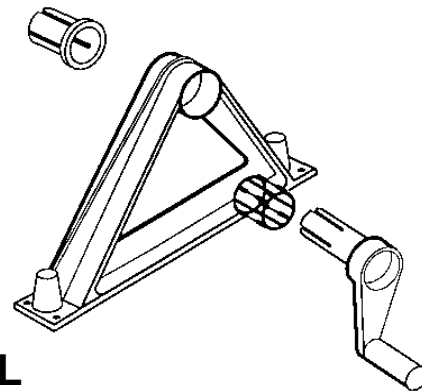

FG5B REEL

	<u>ITEM NO.</u>	<u>DESCRIPTION</u>	<u>SUGG. LIST</u>
12W013016	FGBEA005	"Wide Track" Bearing	$ 26.32
13W012028	FGPLG	Tube Plug	24.56
14W021093	FGBHAN	Handle (fits "B" models)	43.86
15W007046	FGRS26	Nylon Strapping (10 pcs. per pack)	14.92
16W007002	FGPFS	Plastic Fasteners (10 pcs. per pack)	14.04
17W014092	FGFASKIT	Fastener Kit (contains 10 each straps & fasteners)	29.82

For product info., see pages 364 - 365 in the product section.

FEHERGUARD SOLAR REEL PARTS