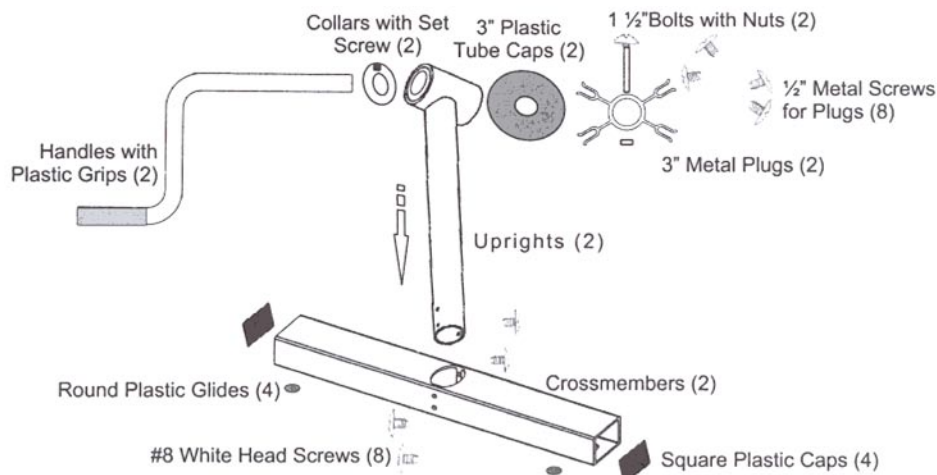

KNOCK DOWN REEL

**Warranty Parts Available.
Call Customer Service**