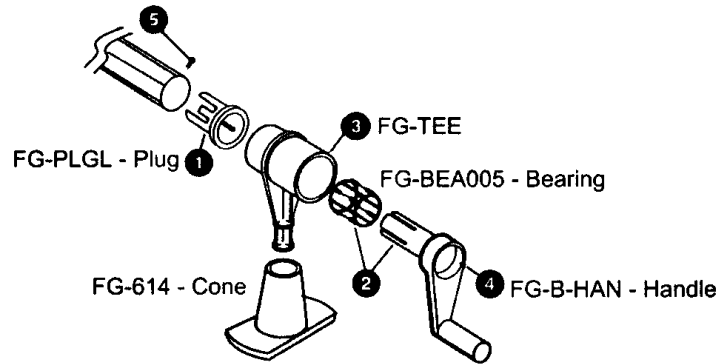

	<u>ITEM NO.</u>	<u>DESCRIPTION</u>	<u>SUGG. LIST</u>
01W012028	FGPLG	Tube Plug	\$ 24.56
02W012028	FGPLGL	2 1/2" Tube Plug	24.56
03W013016	FGBEA005	"Wide Track" Bearing	26.32
04W036084	FG202	Single End Bracket with Bearing, Handle and Plug (no casters)	73.68
05W021093	FGBHAN	Handle	43.86
06W017054	FGCK ◆	Casters (set of 4)	35.09

◆ = Non-stock item. May require additional freight/handling charges.

For product info., see pages 364 - 365 in the product section.

KNOCK DOWN REEL

**Warranty Parts Available.
Call Customer Service**

LINE REFERENCE

PRODUCT DESCRIPTION - FEHERGUARD ABOVE GROUND SOLAR REELS

ABOVE GROUND SOLAR REELS

FG7B REEL

	<u>ITEM NO.</u>	<u>DESCRIPTION</u>	<u>SUGG. LIST</u>
01W022081	FG614	Cone	\$ 45.61
02W013016	FGBEA005	"Wide Track" Bearing	26.32
03W021093	FGBHAN	Handle (fits "B" models)	43.86
04W012028	FGPLGL	Tube Plug (IGL)	24.56
05W020018	FGTEE	Reel "T"	40.35
06W007046	FGRS26	Nylon Strapping (10 pcs. per pack)	14.92
07W007002	FGPFS	Plastic Fasteners (10 pcs. per pack)	14.04
08W014092	FGFASKIT	Fastener Kit (contains 10 each straps & fasteners)	29.82
09W013016	FGWPS	White Protective Sheet (24' x 3 1/2')	26.32