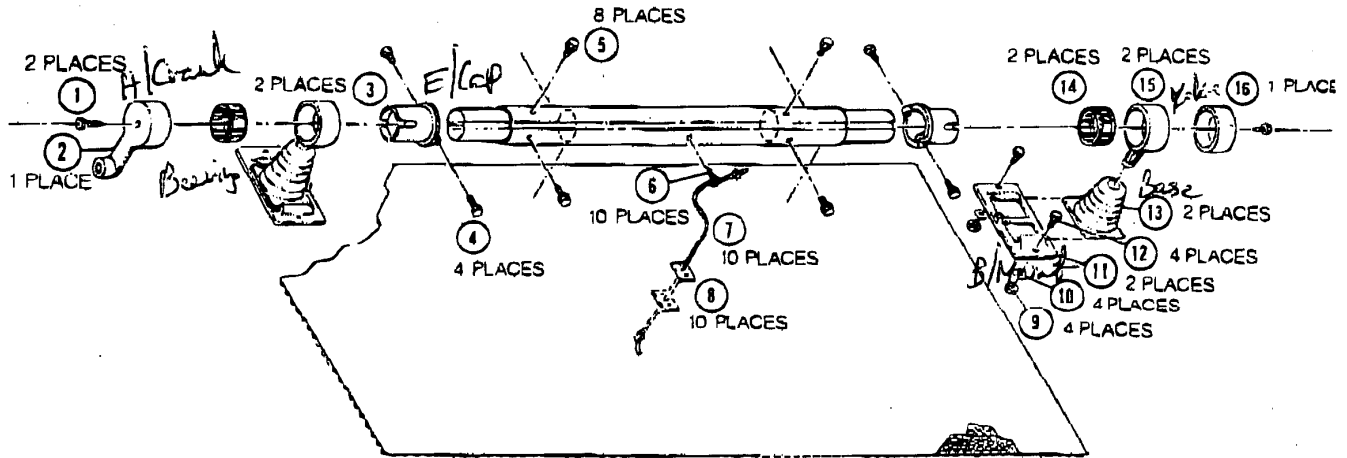

PRODUCT DESCRIPTION - FEHERGUARD ABOVE GROUND SOLAR REELS

ABOVE GROUND SOLAR REELS

FG7B REEL

	<u>ITEM NO.</u>	<u>DESCRIPTION</u>	<u>SUGG. LIST</u>
01W022081	FG614	Cone	\$ 45.61
02W013016	FGBEA005	"Wide Track" Bearing	26.32
03W021093	FGBHAN	Handle (fits "B" models)	43.86
04W012028	FGPLGL	Tube Plug (IGL)	24.56
05W020018	FGTEE	Reel "T"	40.35
06W007046	FGRS26	Nylon Strapping (10 pcs. per pack)	14.92
07W007002	FGPFS	Plastic Fasteners (10 pcs. per pack)	14.04
08W014092	FGFASKIT	Fastener Kit (contains 10 each straps & fasteners)	29.82
09W013016	FGWPS	White Protective Sheet (24' x 3 1/2')	26.32

♦ = Non-stock item. May require additional freight/handling charges.

For product info., see pages 366 in the product section.

LINE REFERENCE	PRODUCT DESCRIPTION - HORIZON ABOVE GROUND SOLAR REELS
----------------	--

HV18, HV24 AND HV28 REEL

HORIZON SOLAR REEL PARTS

	<u>ITEM NO.</u>	<u>KEY #</u>	<u>DESCRIPTION</u>	<u>SUGG. LIST</u>
	01W000044	HV3054 ◆	1 Handwheel Screw 1 1/4"	\$.88
	02W024057	HV2015 ◆	2 Handcrank w/ Knob	49.14
	03W021093	HV2022 ◆	3 End Cap	43.86
	04W000044	HV3055 ◆	4 End Cap Screw 3/4"	.88
	05W001075	HV3056 ◆	5 Neoprene Tube Fastener	3.50
	06W000044	HV3050 ◆	6 Tube Eye Screws	.88
	07W000088	HV5004 ◆	7 2' White Cord	1.76
	08W008077	HV2008 ◆	8 Cord Plate Set	17.54
	09W000027	HV3052 ◆	9 Base Mount Nut	.54
	10W000027	HV3053 ◆	10 Base Mount Washer	.54
	11W010053	HV2012 ◆	11 Base Mount	18.44
	12W000036	HV3051 ◆	12 Base Mount Bolt	.72
	13W022081	HV2010 ◆	13 Base	45.61
	14W015079	HV2006 ◆	14 Bearing (L)	31.58
	15W022081	HV2011 ◆	15 Yoke	45.61
	16W013016	HV2013 ◆	16 Yoke Cape	26.32
	17W084021	HV3004 ◆	17 HV-18 Outer Tube (7')	168.42
	18W084021	HV3003 ◆	18 HV-18 Inner Tube (7')	168.42
	19W096049	HV3006 ◆	17 HV-24 Outer Tube (8' 11")	192.98
	20W096049	HV2005 ◆	18 HV-24 Inner Tube (8' 11")	192.98
	21W114004	HV3008 ◆	17 HV-28 Outer Tube (10' 3")	228.08
	22W114004	HV3007 ◆	18 HV-28 Inner Tube (10' 3")	228.08