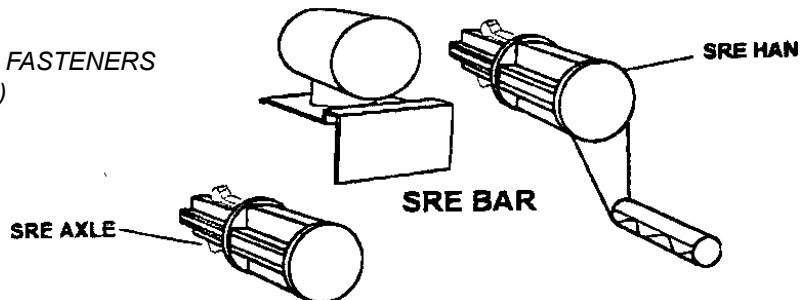

STRAPS & FASTENERS
(see above)

SURFACE RIDER

	<u>ITEM NO.</u>	<u>DESCRIPTION</u>	<u>SUGG. LIST</u>
10W033033	FGSREHANEND ♦	Handle End	$ 66.66
11W028007	FGSREAXLEND ♦	Axle End	56.14
12W014092	FGFASKIT	Fastener Kit (contains 10 each straps & fasteners)	29.82

♦ = Non-stock item. May require additional freight/handling charges.

For product info., see pages 366 in the product section.