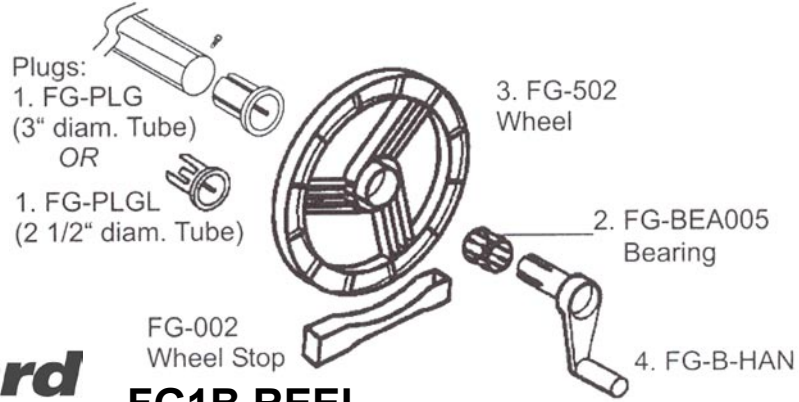

LINE REFERENCE

PRODUCT DESCRIPTION - FEHERGUARD INGROUND SOLAR REELS

INGROUND SOLAR REELS

FG-002
Wheel Stop
FG1B REEL

	<u>ITEM NO.</u>	<u>DESCRIPTION</u>	<u>SUGG. LIST</u>
01W043086	FG502	Wheel Replacement - FG1B Model	\$ 87.72
02W015079	FG002	Wheel Stop	31.58
03W013016	FGBEA005	"Wide Track" Bearing	26.32
04W021093	FGBHAN	Handle (fits "B" models)	43.86
05W012028	FGPLG	Tube Plug (IG20)	24.56
06W012028	FGPLGL	2 1/2" Tube Plug	24.56
07W010009	FGMPR	Mid-Grip Pull Rope (35' rope, 2 clips, 2 straps/pouch)	20.18
08W007046	FGRS26	Nylon Strapping (10 pcs. per pack)	14.92
09W007002	FGPFS	Plastic Fasteners (10 pcs. per pack)	14.04
10W014092	FGFASKIT	Fastener Kit (contains 10 each straps & fasteners)	29.82
11W013016	FGWPS	White Protective Sheet (24' x 3 1/2')	26.32

STRAPS & FASTENERS
(see above)

FG5B REEL

	<u>ITEM NO.</u>	<u>DESCRIPTION</u>	<u>SUGG. LIST</u>
12W013016	FGBEA005	"Wide Track" Bearing	\$ 26.32
13W012028	FGPLG	Tube Plug	24.56
14W021093	FGBHAN	Handle (fits "B" models)	43.86
15W007046	FGRS26	Nylon Strapping (10 pcs. per pack)	14.92
16W007002	FGPFS	Plastic Fasteners (10 pcs. per pack)	14.04
17W014092	FGFASKIT	Fastener Kit (contains 10 each straps & fasteners)	29.82

For product info., see pages 364 - 365 in the product section.

FEHERGUARD SOLAR REEL PARTS

LINE REFERENCE	PRODUCT DESCRIPTION - FEHERGUARD INGROUND SOLAR REELS
----------------	---

INGROUND SOLAR REELS

BLIGEW REEL

◆ = Non-stock item. May require additional freight/handling charges.

For product info., see pages 364 - 365 in the product section.

KNOCK DOWN REEL

**Warranty Parts Available.
Call Customer Service**

LINE REFERENCE