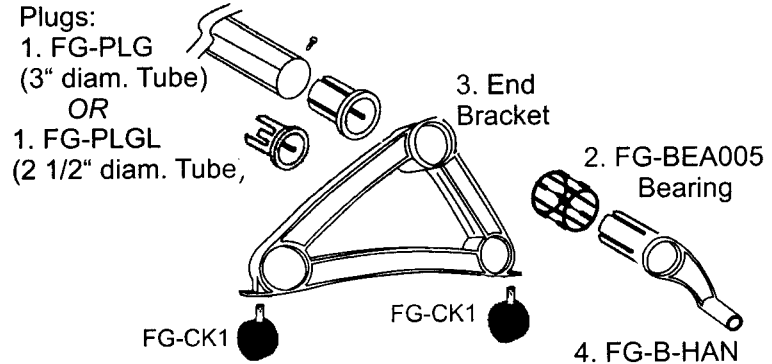

LINE REFERENCE

PRODUCT DESCRIPTION - FEHERGUARD INGROUND SOLAR REELS

INGROUND SOLAR REELS

FG-002
Wheel Stop
FG1B REEL

	<u>ITEM NO.</u>	<u>DESCRIPTION</u>	<u>SUGG. LIST</u>
01W043086	FG502	Wheel Replacement - FG1B Model	\$ 87.72
02W015079	FG002	Wheel Stop	31.58
03W013016	FGBEA005	"Wide Track" Bearing	26.32
04W021093	FGBHAN	Handle (fits "B" models)	43.86
05W012028	FGPLG	Tube Plug (IG20)	24.56
06W012028	FGPLGL	2 1/2" Tube Plug	24.56
07W010009	FGMPR	Mid-Grip Pull Rope (35' rope, 2 clips, 2 straps/pouch)	20.18
08W007046	FGRS26	Nylon Strapping (10 pcs. per pack)	14.92
09W007002	FGPFS	Plastic Fasteners (10 pcs. per pack)	14.04
10W014092	FGFASKIT	Fastener Kit (contains 10 each straps & fasteners)	29.82
11W013016	FGWPS	White Protective Sheet (24' x 3 1/2')	26.32

STRAPS & FASTENERS
(see above)

FG5B REEL

	<u>ITEM NO.</u>	<u>DESCRIPTION</u>	<u>SUGG. LIST</u>
12W013016	FGBEA005	"Wide Track" Bearing	\$ 26.32
13W012028	FGPLG	Tube Plug	24.56
14W021093	FGBHAN	Handle (fits "B" models)	43.86
15W007046	FGRS26	Nylon Strapping (10 pcs. per pack)	14.92
16W007002	FGPFS	Plastic Fasteners (10 pcs. per pack)	14.04
17W014092	FGFASKIT	Fastener Kit (contains 10 each straps & fasteners)	29.82

For product info., see pages 364 - 365 in the product section.

FEHERGUARD SOLAR REEL PARTS

LINE REFERENCE	PRODUCT DESCRIPTION - FEHERGUARD INGROUND SOLAR REELS
----------------	---

INGROUND SOLAR REELS

BLIGEW REEL